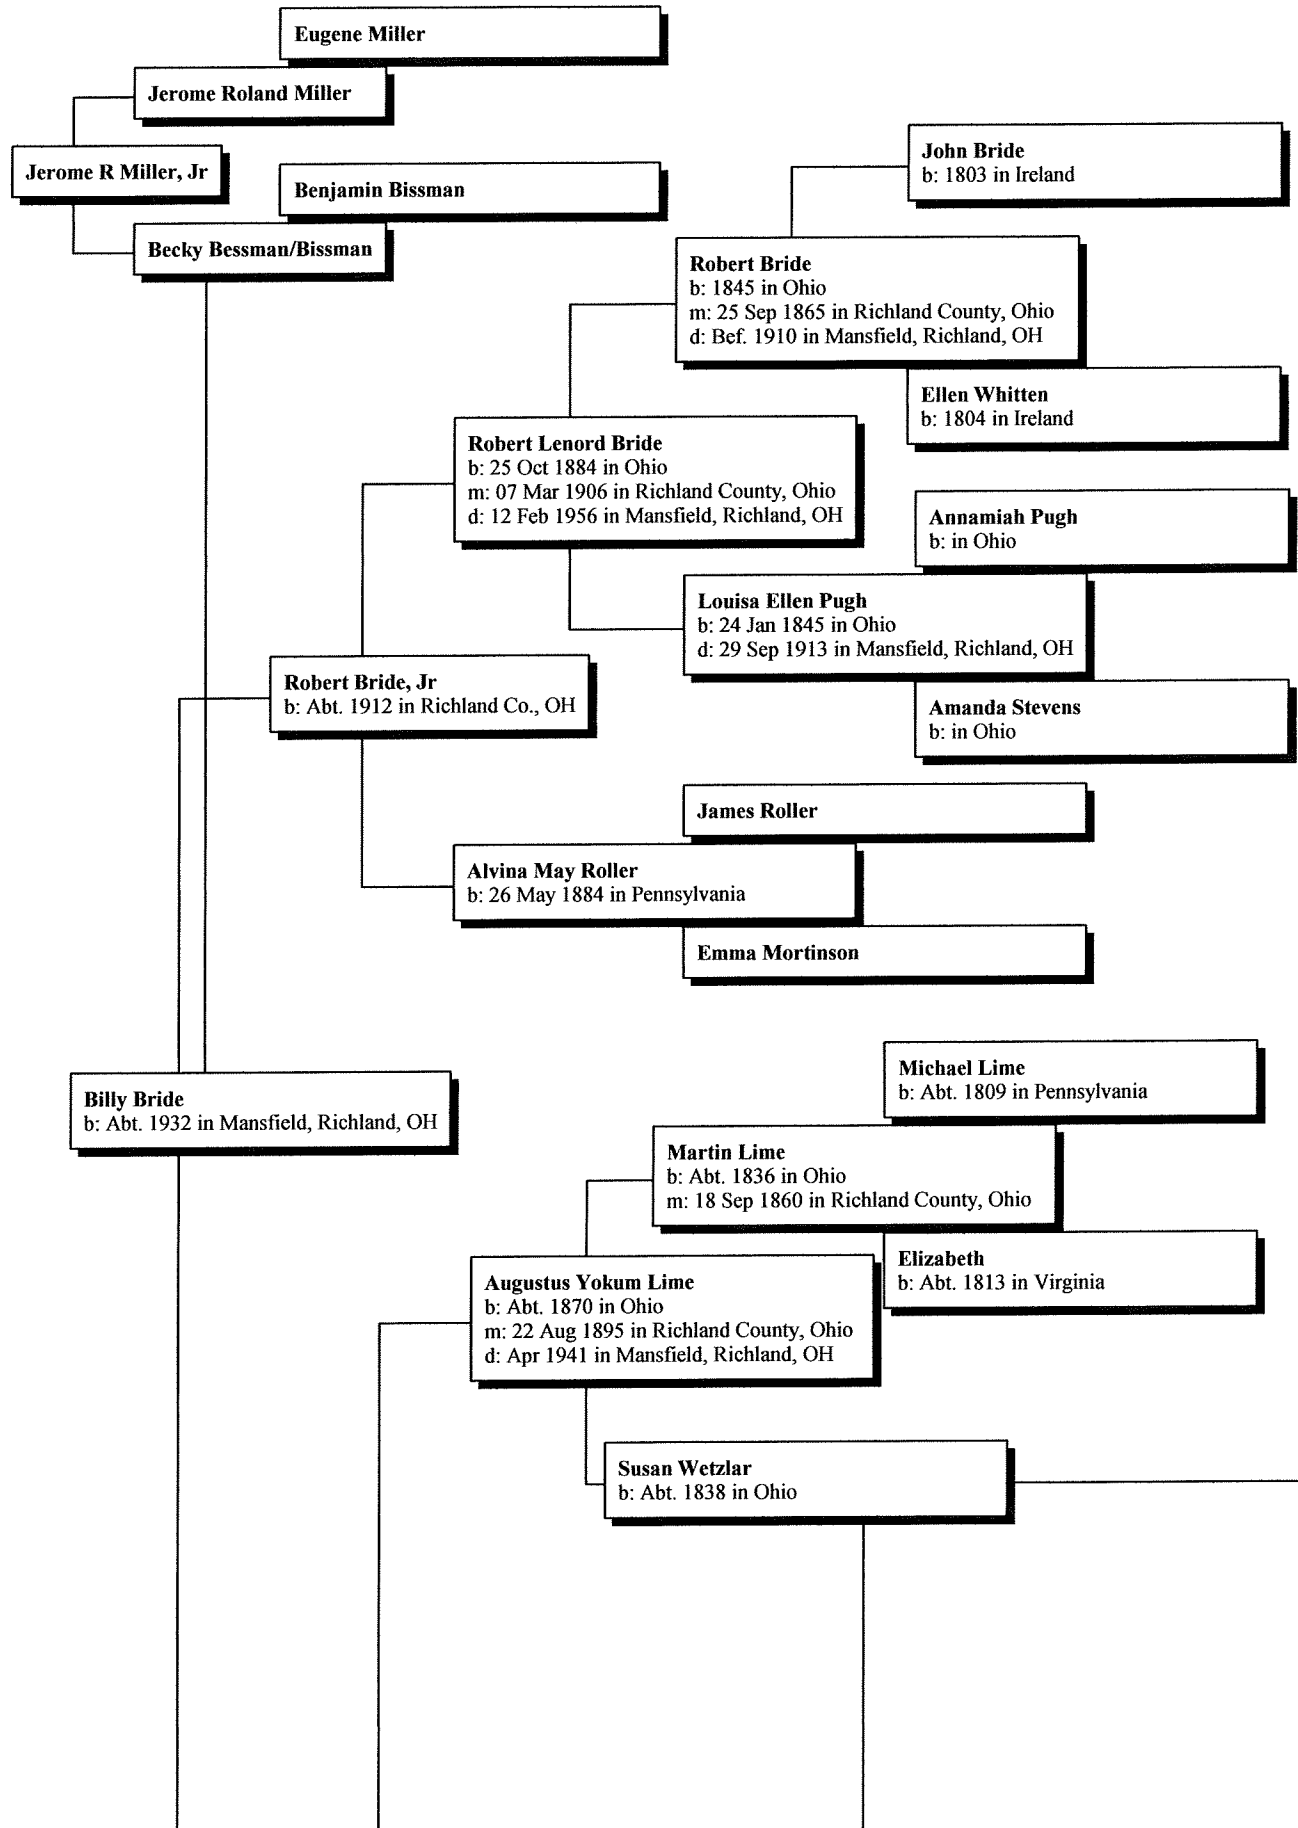

*Ancestors of Jero*

**Juanita Lime**  
b: Abt. 1915 in Richland Co., OH

**David Zimmerman**  
b: 20 Sep 1807 in Chester Co., PA  
m: in Wayne Co., OH  
d: 23 May 1874 in Ashland County, OH

**Jesse Zimmerman**  
b: 05 Sep 1842  
d: 05 Mar 1891 in Richland Co., OH

**Susan Hiner**

**Myrtle Zimmerman**  
b: Abt. 1871 in Ohio  
d: Nov 1940 in Mansfield, Richland, OH

**Hiram Kindle**  
b: in Pennsylvania

**Nancy Elizabeth [Mary] Kindle**  
b: 05 Feb 1850 in Ohio  
d: 19 Sep 1916 in Richland Co., OH

**Elizabeth Oaks**  
b: in Ohio

*erome R Miller, Jr*